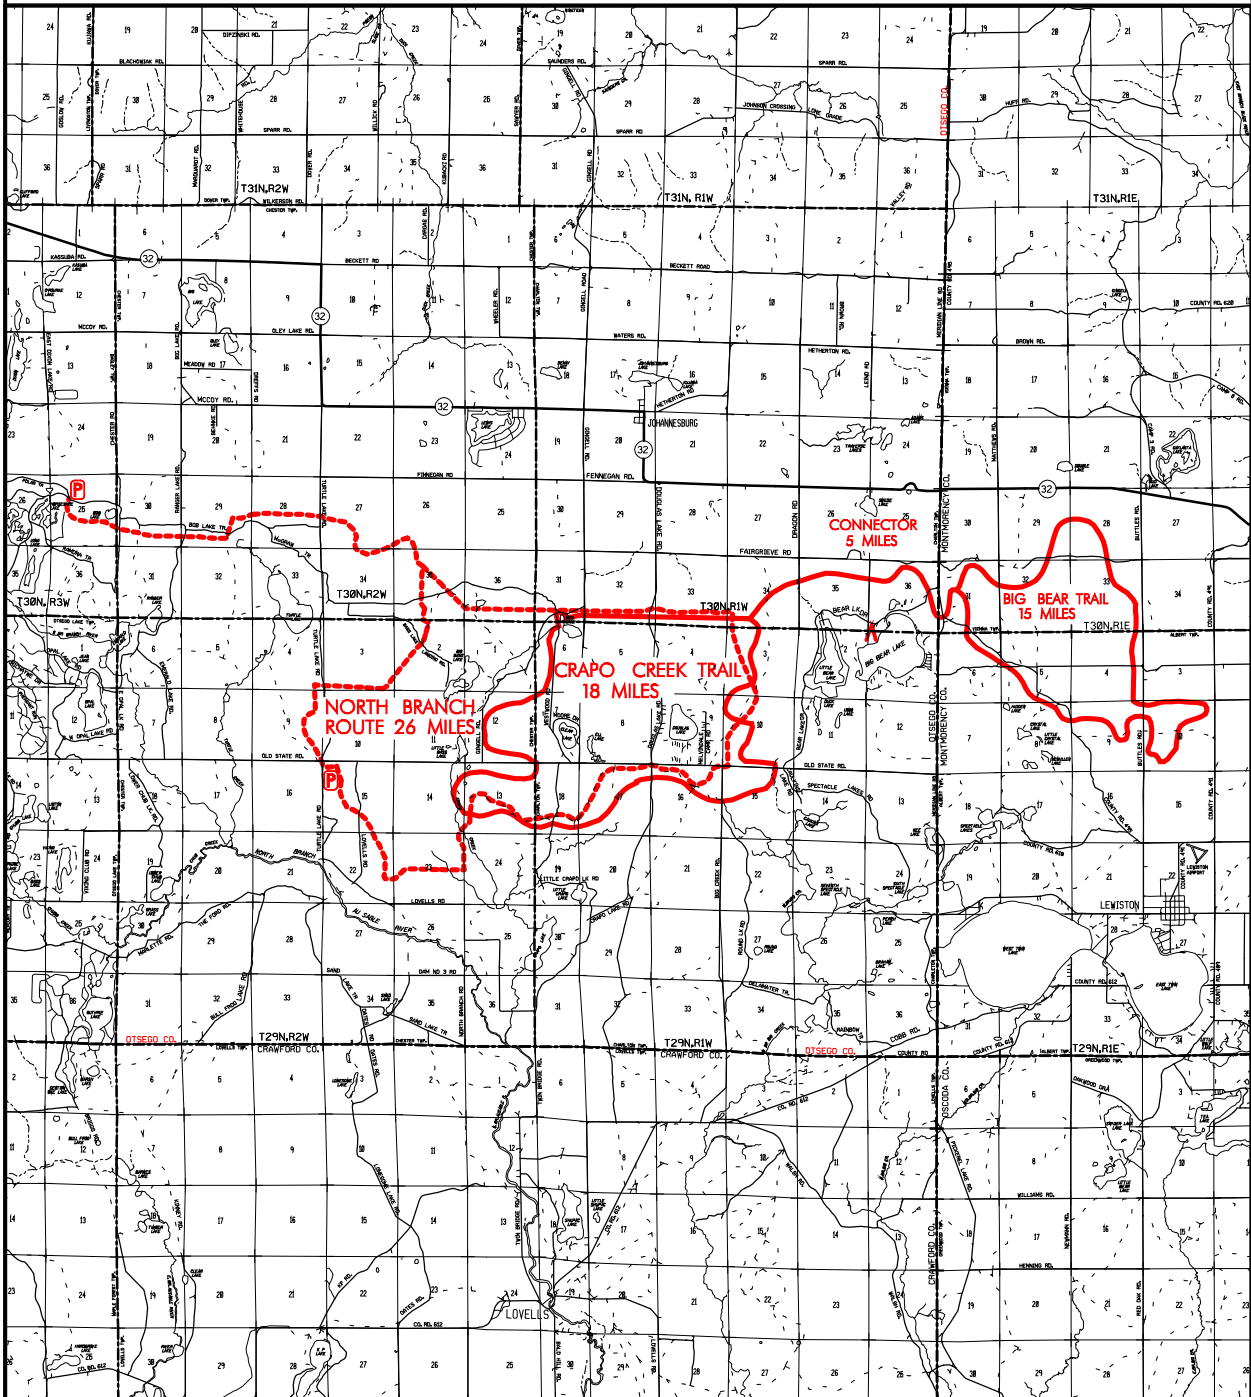

CRAPO CREEK & BIG BEAR TRAILS NORTH BRANCH ROUTE

MONTMORENCY AND OTSEGO COUNTIES

FOREST MANAGEMENT DIVISION

-  ORV TRAIL - for ORV's less than 50" in width-off road motorcycles and/or ATV's. (DNR license required)
-  ORV ROUTE - for ORV's of all sizes. (DNR license required unless licensed by Secretary of State)

LEGEND

-  PARKING
-  CAMPGROUND
-  GAS - FOOD

SCALE IN MILES

LOCATION

FEBRUARY 1999

ADVISORY: Trails and Routes have two-way traffic.

DISCLAIMER: Trails shown on this map are an approximate representation of the trail system at the time of publication and may not reflect current ground conditions. STAY ON SIGNED TRAILS ONLY!